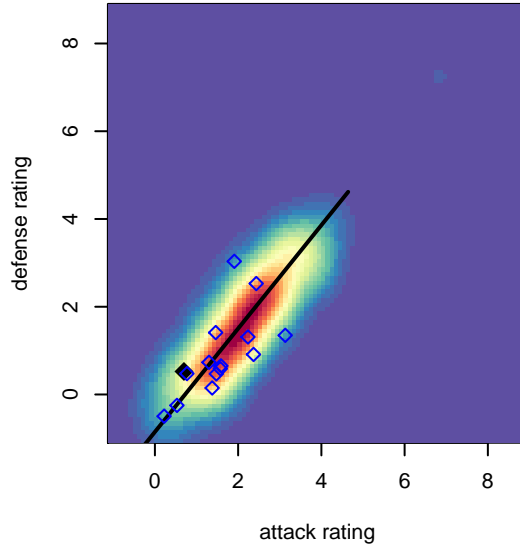

North Idaho Inferno Blue B02

North Idaho Inferno FC
 Post Falls, ID
 B02 total strength=977
 attack=2.01 defense=1.69
 fall league = PSPL-Inland Copa 2 U15
 spr league = Spr IPL 01-02 U16
 notes= Rojas 2016

alt names used:
 Inferno Rojas B02
 NORTH IDAHO INFERNO F C ROJAS B-02 B

Venues played:
 2016 River City Cup U14-U15 ('03/'02) U15
 2016 PSPL-Inland Copa 2 U15
 2016 Spr IPL 01-02 U16

North Idaho Inferno Blue B02
 Dots are actual minus expected GF (blue circles) and GA (red triangles).
 Blue line is smoothed change in attack strength. Red is smoothed change in defense strength.

**attack and defense variance (black dot)
relative to other teams
and top 10 in region**

**attack and defense rating
relative to others at age
and all opponents in last 13 months**

Performance relative to 13 month average