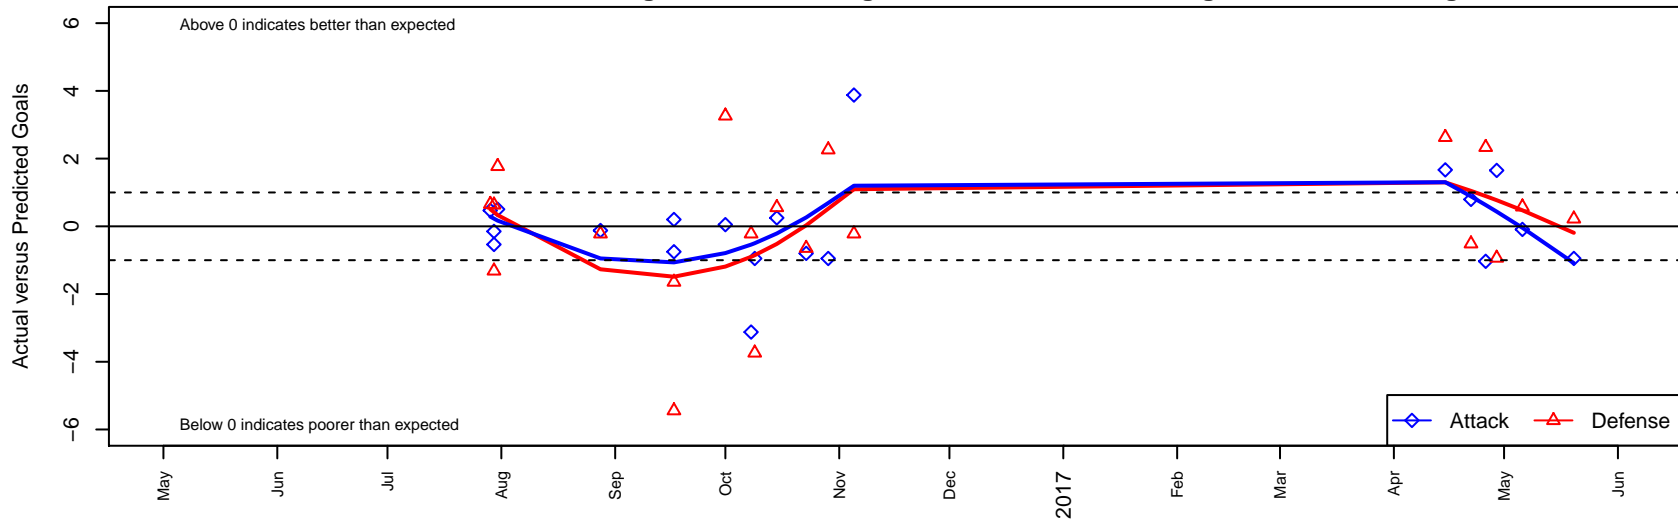

North Idaho Inferno Blue B02

North Idaho Inferno FC
 Post Falls, ID
 B02 total strength=977
 attack=2.01 defense=1.69
 fall league = PSPL-Inland Copa 2 U15
 spr league = Spr IPL 01-02 U16
 notes= Rojas 2016

alt names used:
 Inferno Rojas B02
 NORTH IDAHO INFERNO F C ROJAS B-02 B

Venues played:
 2016 River City Cup U14-U15 ('03/'02) U15
 2016 PSPL-Inland Copa 2 U15
 2016 Spr IPL 01-02 U16

North Idaho Inferno Blue B02
 Dots are actual minus expected GF (blue circles) and GA (red triangles).
 Blue line is smoothed change in attack strength. Red is smoothed change in defense strength.

**attack and defense variance (black dot)
relative to other teams
and top 10 in region**

**attack and defense rating
relative to others at age
and all opponents in last 13 months**

Performance relative to 13 month average