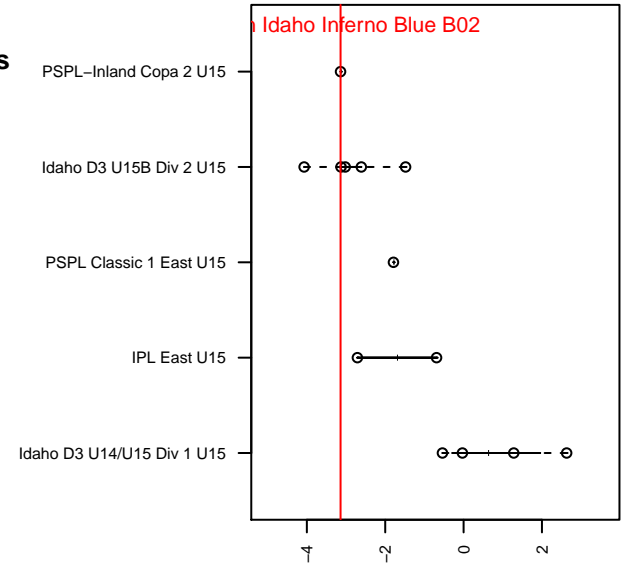

North Idaho Inferno Blue B02

North Idaho Inferno FC
 Post Falls, ID
 B02 total strength=977
 attack=2.01 defense=1.69
 fall league = PSPL-Inland Copa 2 U15
 spr league = Spr IPL 01-02 U16
 notes= Rojas 2016

alt names used:
 Inferno Rojas B02
 NORTH IDAHO INFERNO F C ROJAS B-02 B

Venues played:
 2016 River City Cup U14-U15 ('03/'02) U15
 2016 PSPL-Inland Copa 2 U15
 2016 Spr IPL 01-02 U16

North Idaho Inferno Blue B02
 Dots are actual minus expected GF (blue circles) and GA (red triangles).
 Blue line is smoothed change in attack strength. Red is smoothed change in defense strength.

**attack and defense variance (black dot)
relative to other teams
and top 10 in region**

**attack and defense rating
relative to others at age
and all opponents in last 13 months**

Performance relative to 13 month average